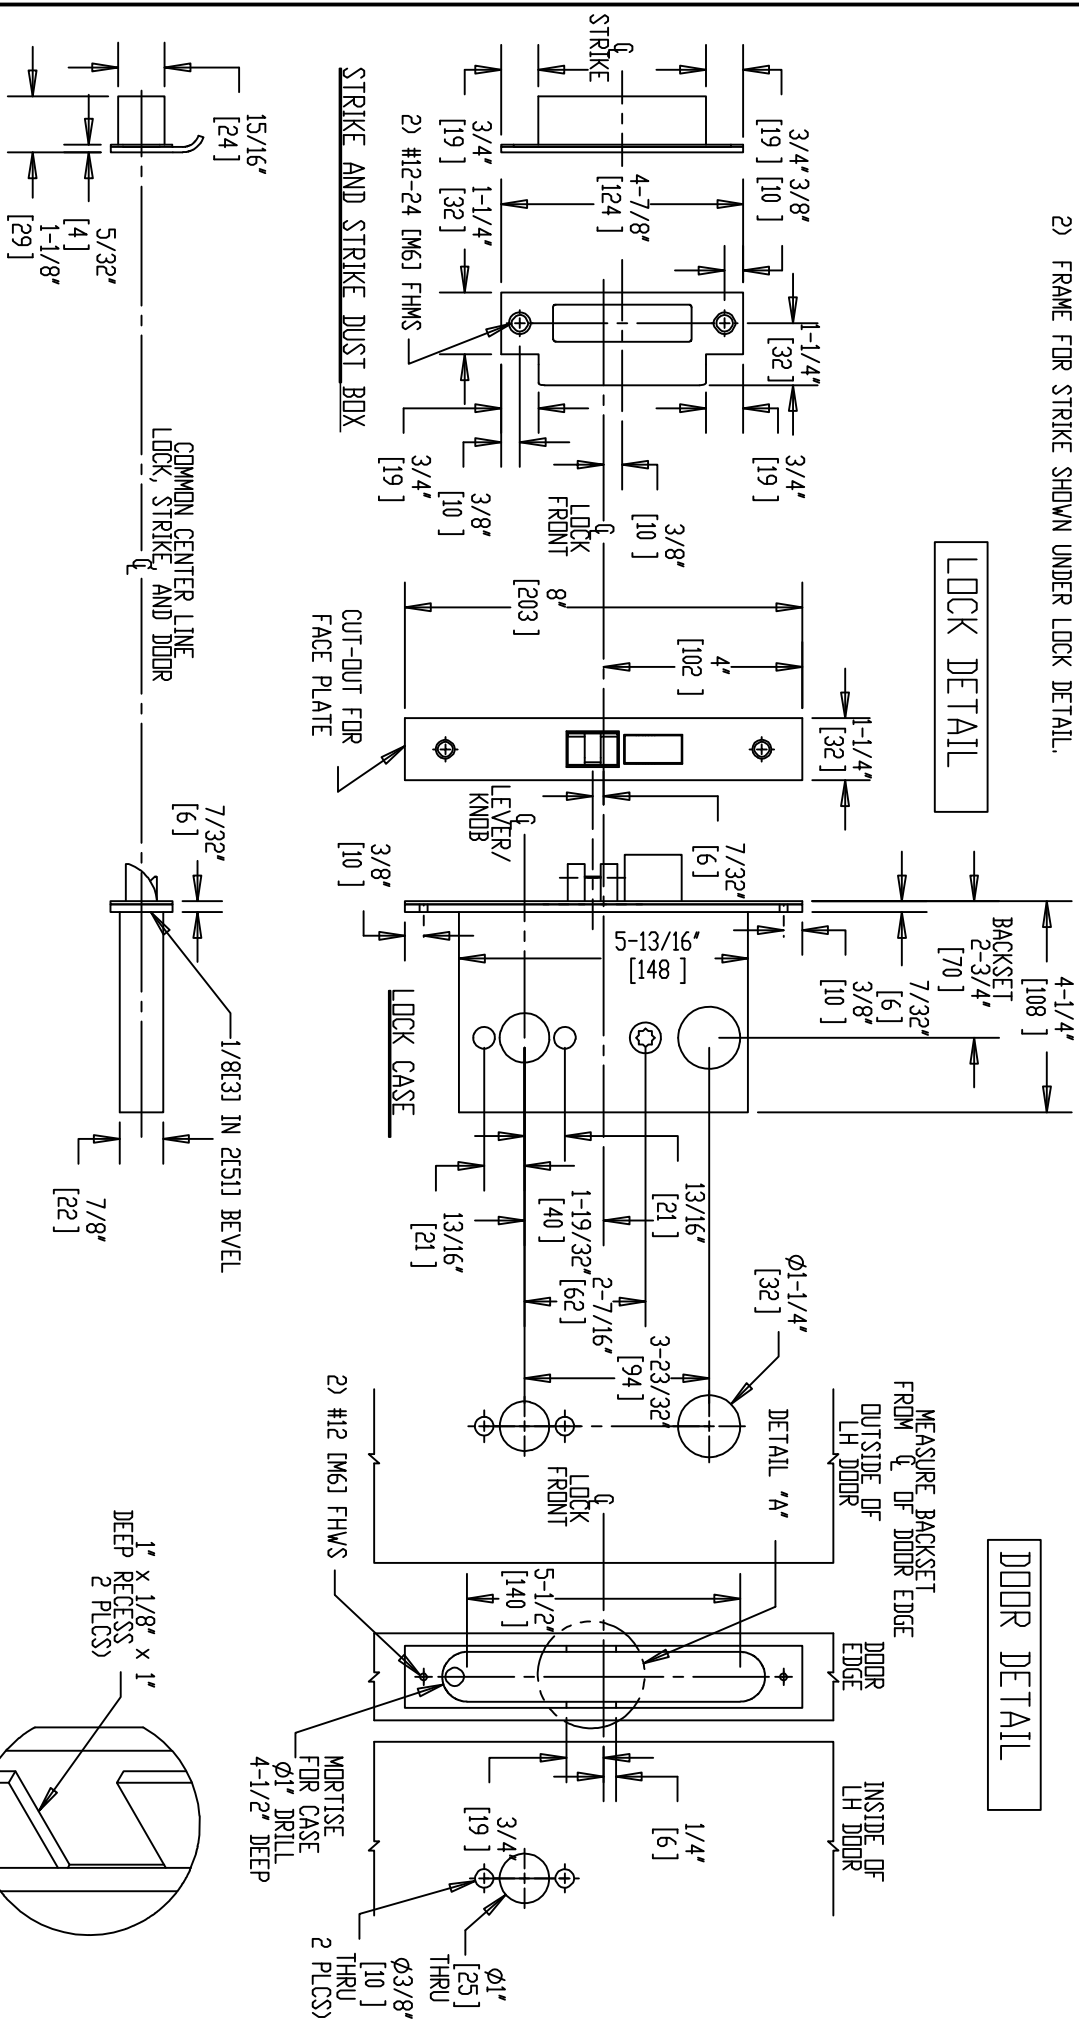

NOTE: 1) DOOR CUT-OUTS AS INDICATED UNDER DOOR DETAIL.
 2) FRAME FOR STRIKE SHOWN UNDER LOCK DETAIL.

LOCK DETAIL

DOOR DETAIL

Brookline Industries
 1624 South Clinton Street
 Chicago, IL 60616 USA
<http://brooklineind.com>

M3480 WITH "A" or "B" ROSE FOR WOOD DOORS

DIMENSIONS ARE INCHES () ARE IN MILLIMETERS.

TEMPLATE NUMBER: T-M3480ABW Rev1

DATE: 01-01-10